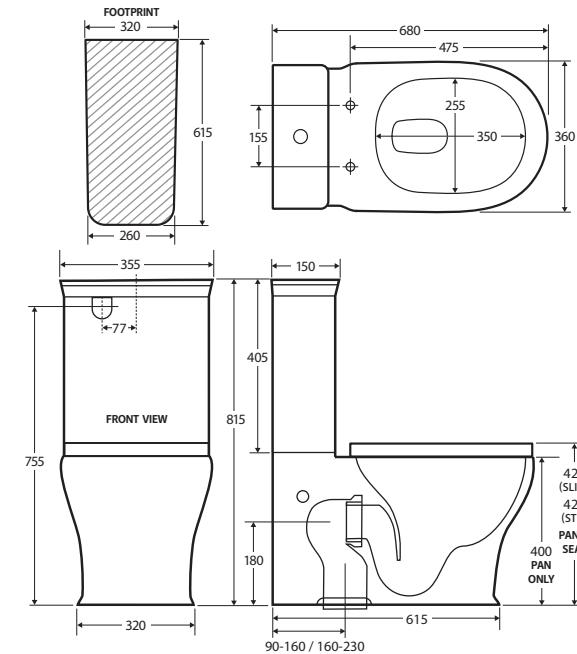

## Lillian BACK-TO-WALL TOILET SUITE

### Features

WELS 4 Star rated, 4.5L/3.1L (3.4L average flush)

- Three seat options:
  - Gloss white with slim or standard seat, chrome hinges and flush button;
  - Gloss white with standard gloss black seat, matte black hinges and flush button
- Tornado rimless ultra quiet flush
- UF quick release, soft close seat
- Chrome or black flush buttons and stainless steel hinges
- R&T flush system
- Top or bottom inlets:
  - Left top inlet
  - Left or right bottom inlet
- Available as P-Trap or S-Trap

### Available in

P-Trap  
White Seat  
Standard **K031P**  
Slim **K031P-2**

S-Trap 90-160  
White Seat  
Standard **K031A**  
Slim **K031A-2**

S-Trap 160-230  
White Seat  
Standard **K031B**  
Slim **K031B-2**

We aim to ensure that specifications are correct at the time of publication. All measurements are shown in millimetres. For ceramic products, please allow +/- 10 mm tolerance for manufacturing variance. Always use measurements of actual product received for final specification as the technical drawing may contain differences. Due to printing limitations, physical colour may vary from the image shown. Fienza reserves the right to make modifications without prior notice.