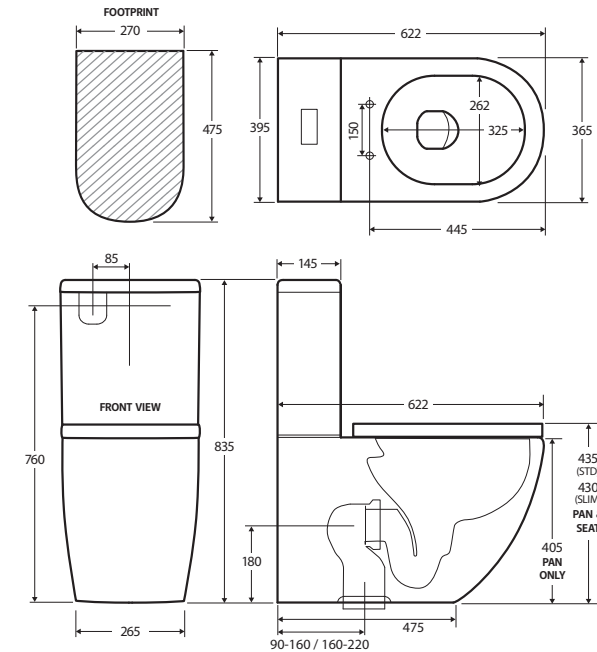

Available in

P-Trap
R&T System
K032P-2

S-Trap 90-160
R&T System
K032A-2

S-Trap 160-220
R&T System
K032B-2

P-Trap
Geberit System
K032GEP-2

S-Trap 90-160
Geberit System
K032GEA-2

S-Trap 160-220
Geberit System
K032GEB-2

Cleaning & Care

- The toilet seat may be removed for cleaning - depress the quick release buttons and lift up.
- Clean only with a soft cloth or sponge using warm water and mild soap or detergent. Do not use any abrasive cleaning materials.
- Do not use any solvents or corrosive liquids.
- Note that use of clip-on deodorisers will affect flushing performance on rimless suites.

We aim to ensure that specifications are correct at the time of publication. All measurements are shown in millimetres. For ceramic products, please allow +/- 10 mm tolerance for manufacturing variance. Always use measurements of actual product received for final specification as the technical drawing may contain differences. Due to printing limitations, physical colour may vary from the image shown. Fienza reserves the right to make modifications without prior notice.