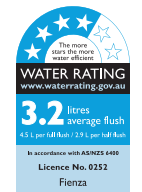

We aim to ensure that specifications are correct at the time of publication. All measurements are shown in millimetres. For ceramic products, please allow +/- 10 mm tolerance for manufacturing variance. Always use measurements of actual product received for final specification as the technical drawing may contain differences. Due to printing limitations, physical colour may vary from the image shown. Fienza reserves the right to make modifications without prior notice.