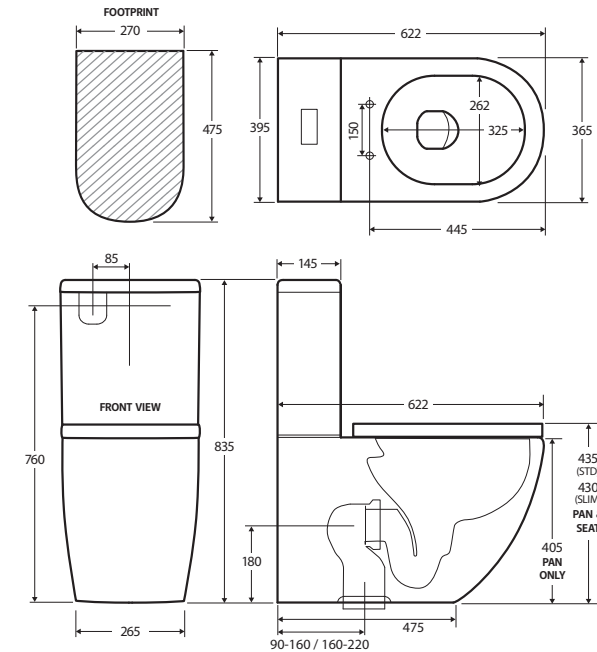

Joli BACK-TO-WALL TOILET SUITE

Features

WELS 4 Star – 4.5/2.9L (3.2L avg/flush) with R&T Cistern
WELS 4 Star – 4.4/2.9L (3.2L avg/flush) with Geberit Cistern

- Gloss white finish
- Tornado rimless ultra quiet flush
- UF quick release, soft close seat
- Chrome flush buttons & stainless steel hinges
- R&T or Geberit flush systems
- Top or bottom inlets:
 - Left top inlet
 - Left or right bottom inlet
- Available as P-Trap or S-Trap

Tornado
Rimless

Ultra Quiet
Flush

Available in

P-Trap
R&T System
K032P

S-Trap 90-160
R&T System
K032A

S-Trap 160-220
R&T System
K032B

P-Trap
Geberit System
K032GEP

S-Trap 90-160
Geberit System
K032GEA

We aim to ensure that specifications are correct at the time of publication. All measurements are shown in millimetres. For ceramic products, please allow +/- 10 mm tolerance for manufacturing variance. Always use measurements of actual product received for final specification as the technical drawing may contain differences. Due to printing limitations, physical colour may vary from the image shown. Fienza reserves the right to make modifications without prior notice.