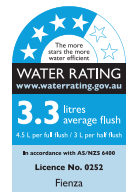

Cleaning & Care

- The toilet seat may be removed for cleaning - depress the quick release buttons and lift up.
- Clean only with a soft cloth or sponge using warm water and mild soap or detergent. Do not use any abrasive cleaning materials.
- Do not use any solvents or corrosive liquids.
- Note that use of clip-on deodorisers will affect flushing performance on rimless suites.