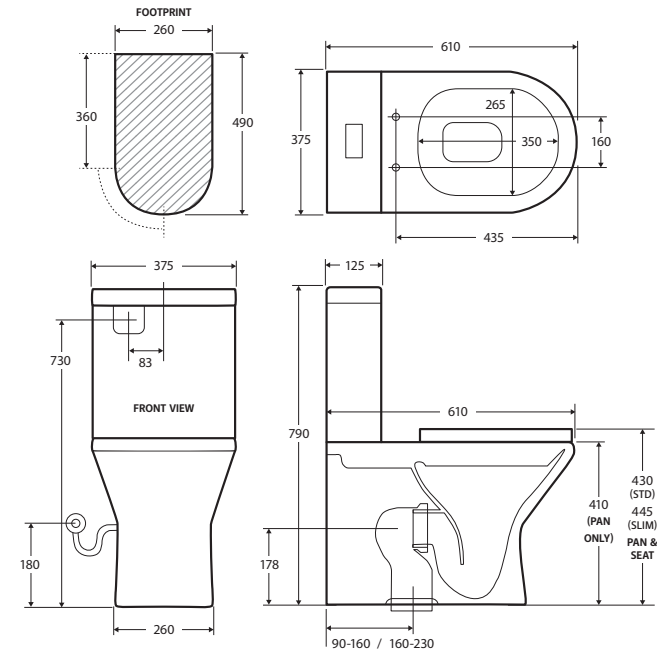

Escola BACK-TO-WALL TOILET SUITE

Features

WELS 4 Star rated, 4.5L/3L (3.3L average flush)

- Rimless hygienic flush
- Powerful water flow prevents splashing
- Gloss white finish
- Large, easy-push chrome flush buttons
- Concealed pan for easy cleaning
- UF quick release, soft close seat
- High quality, R&T flush mechanism
- Stainless steel hinges
- Floor mounting screws included
- Top or bottom inlets:
 - Left top inlet
 - Left or right bottom inlet
- Available as P-Trap or S-Trap

Available in

P-Trap
Standard Seat
K1223P

S-Trap 90-160
Standard Seat
K1223A

S-Trap 160-230
Standard Seat
K1223B

P-Trap
Slim Seat
K1223P-2

S-Trap 90-160
Slim Seat
K1223A-2

S-Trap 160-230
Slim Seat
K1223B-2

Cleaning & Care

We aim to ensure that specifications are correct at the time of publication. All measurements are shown in millimetres. For ceramic products, please allow +/- 10 mm tolerance for manufacturing variance. Always use measurements of actual product received for final specification as the technical drawing may contain differences. Due to printing limitations, physical colour may vary from the image shown. Fienza reserves the right to make modifications without prior notice.