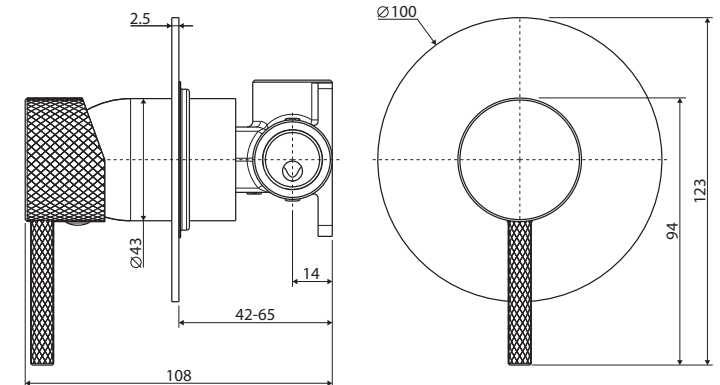

Axle®

WALL MIXER

LARGE ROUND PLATE

Features

- Unique industrial cross-hatched handle
- Designed for shower and bath
- Made from solid brass
- High quality European cartridge (35 mm)

Please note: This product may have a visible Fienza or Watermark logo.

We aim to ensure that specifications are correct at the time of publication. All measurements are shown in millimetres. Always use measurements of actual product received for final specification as the technical drawing may contain differences. Due to printing limitations, physical colour may vary from the image shown. Fienza reserves the right to make modifications without prior notice.