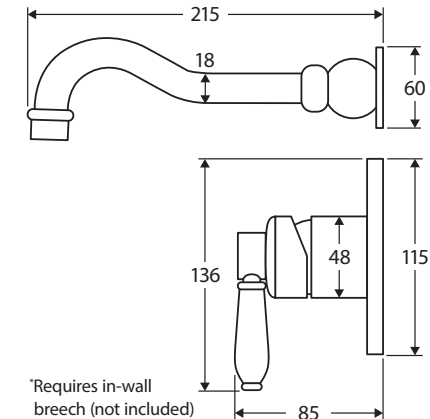

Eleanor

WALL BASIN/BATH MIXER SET

Features

- Modern vintage style
- Includes basin aerator and free-flow aerator for baths
- Available in four finishes
- Choice of two handle finishes
- Made from solid brass
- Quality European cartridges
- Requires in-wall breach (not included)
- **WELS 5 Star rated, 5L/min when installed over basin**

We aim to ensure that specifications are correct at the time of publication. All measurements are shown in millimetres. Always use measurements of actual product received for final specification as the technical drawing may contain differences. Due to printing limitations, physical colour may vary from the image shown. Fienza reserves the right to make modifications without prior notice.