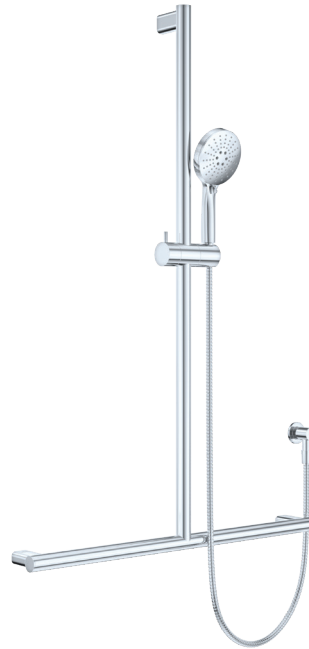

Care INVERTED T RAIL SHOWER

Features

WELS 3 Star rated, 9L/min

Rail:

- Slider to adjust height and angle of hand shower
- Backflow prevention dual check/non-return valve
- Made from stainless steel
- ABS slider
- Deluxe stainless steel elbow
- 1.5 metre stainless steel hose (PVC on matte black model)

EMPIRE SLIM Handheld Shower Head (MSH117):

- Three water-flow settings: normal, massage or combination
- Easy to clean TPR nozzles
- Made from ABS

Please note: This product may have a visible Watermark logo.

Available in

Chrome
444117

PVD
Matte Black
444117B

PVD
Brushed Nickel
444117BN

PVD
Gun Metal
444117GM

PVD
Brushed Copper
444117CO

PVD
Urban Brass
444117UB

Cleaning & Care