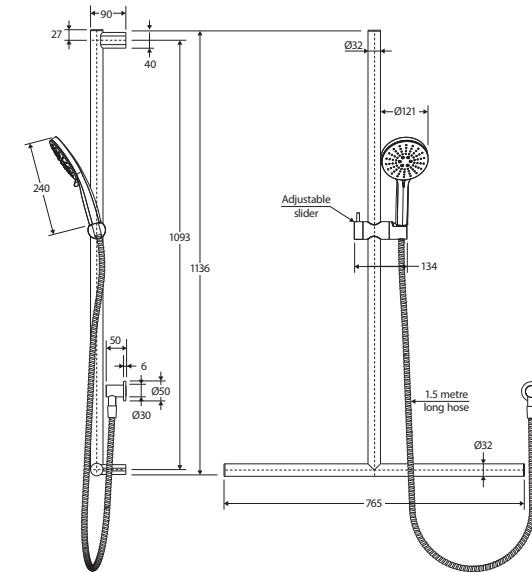

Care INVERTED T RAIL SHOWER

Features

WELS 3 Star rated, 9L/min

Rail:

- Slider to adjust height and angle of hand shower
- Backflow prevention dual check/non-return valve
- Made from stainless steel
- ABS slider
- Deluxe stainless steel elbow
- 1.5 metre stainless steel hose (PVC on matte black model)

EMPIRE SLIM Handheld Shower Head (MSH117):

- Three water-flow settings: normal, massage or combination
- Easy to clean TPR nozzles
- Made from ABS

Please note: This product may have a visible Watermark logo.

We aim to ensure that specifications are correct at the time of publication. All measurements are shown in millimetres. Always use measurements of actual product received for final specification as the technical drawing may contain differences. Due to printing limitations, physical colour may vary from the image shown. Fienza reserves the right to make modifications without prior notice.