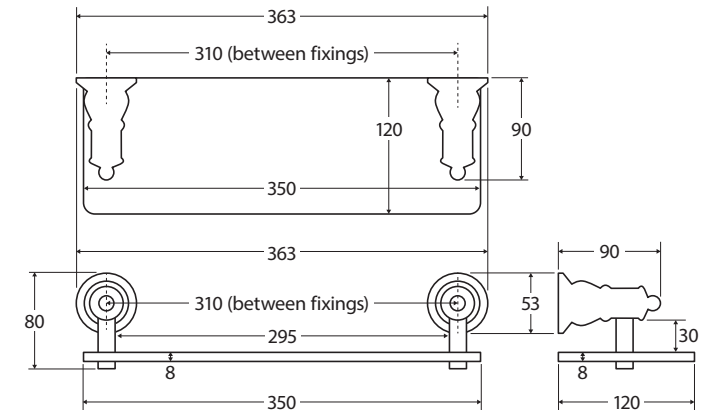

Lillian

GLASS SHELF

Features

- 8mm thick tempered glass shelf
- Not adjustable
- Made from zinc and stainless steel
- High-strength mounting brackets

Available in

Polished
Chrome
81007

PVD
Brushed Nickel
81007BN

We aim to ensure that specifications are correct at the time of publication. All measurements are shown in millimetres. Always use measurements of actual product received for final specification as the technical drawing may contain differences. Due to printing limitations, physical colour may vary from the image shown. Fienza reserves the right to make modifications without prior notice.