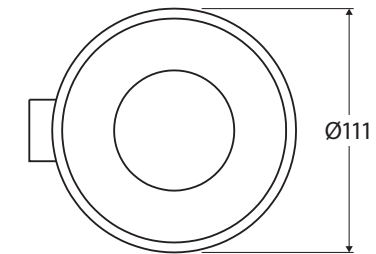

Empire Slim

GLASS SOAP DISH

Features

- Frosted glass dish
- Soap dish is removable for easy cleaning
- High strength mounting brackets
- Made from glass and stainless steel

Please Note: These products may have a visible Fienza logo.

We aim to ensure that specifications are correct at the time of publication. All measurements are shown in millimetres. Always use measurements of actual product received for final specification as the technical drawing may contain differences. Due to printing limitations, physical colour may vary from the image shown. Fienza reserves the right to make modifications without prior notice.