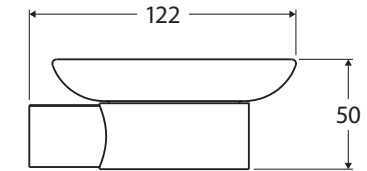

Empire Slim

GLASS SOAP DISH

Features

- Frosted glass dish
- Soap dish is removable for easy cleaning
- High strength mounting brackets
- Made from glass and stainless steel

Please Note: These products may have a visible Fienza logo.

We aim to ensure that specifications are correct at the time of publication. All measurements are shown in millimetres. Always use measurements of actual product received for final specification as the technical drawing may contain differences. Due to printing limitations, physical colour may vary from the image shown. Fienza reserves the right to make modifications without prior notice.