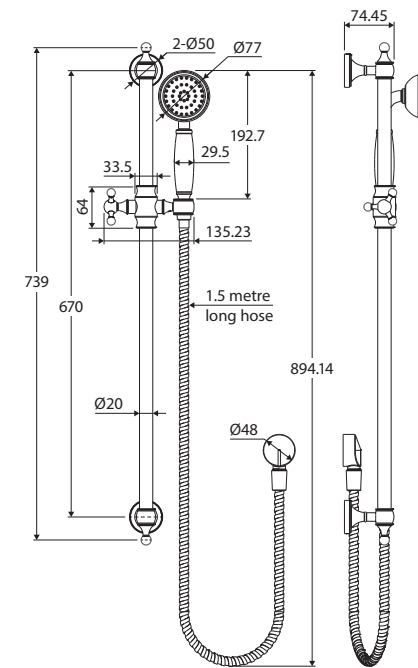

Lillian Urban Brass RAIL SHOWER

Features

- PVD urban brass finish
- **WELS 3 Star rated, 8.5L/min**

Rail:

- Made from stainless steel
- ABS slider and wall mounts
- Deluxe stainless steel elbow
- Rail thickness: 20 mm
- 1.5 metre stainless steel flexible hose

LILLIAN Hand Piece (MSH114UB):

- Single water-flow setting
- Made from solid brass

*Modern
Vintage*
COLLECTION

Available in

PVD
Urban Brass
444114UB

Cleaning & Care

- Regularly clean with mild soapy water using a microfibre cloth.
- In highly polluted or coastal locations, we recommend cleaning 2-3 times per week.
- Do not use harsh detergents, bleach, cream cleaners or citrus based cleaners. These substances are abrasive and will damage the surface.
- Do not use undue pressure and wipe in one direction only.

We aim to ensure that specifications are correct at the time of publication. All measurements are shown in millimetres. Always use measurements of actual product received for final specification as the technical drawing may contain differences. Due to printing limitations, physical colour may vary from the image shown. Fienza reserves the right to make modifications without prior notice.