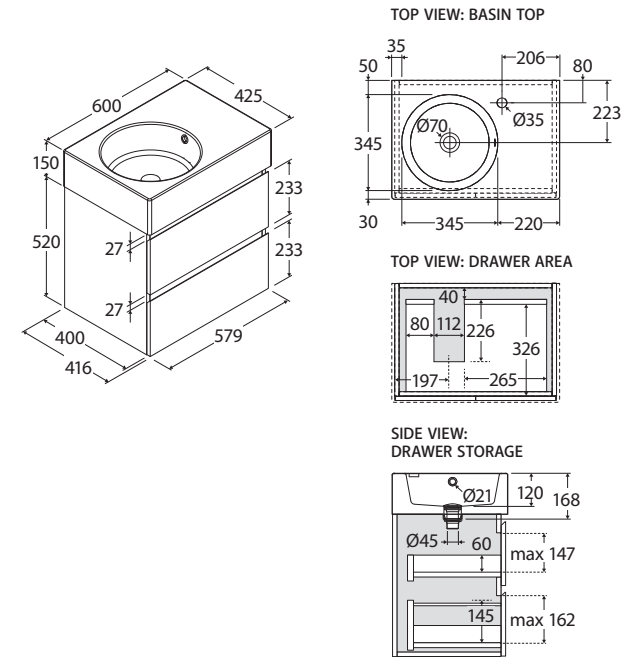

Reba

600 MM WALL HUNG
ALL DRAWER VANITY
LEFT BOWL

- Select from 20 woodgrain cabinet finishes
- Horizontal woodgrain direction
- Reba ceramic basin top with a gloss white finish and built-in overflow
- 'Confident close' drawer damping system combines smooth, fast closing with late deceleration to provide a quiet landing on close
- Full extension runners allow easy access to the full depth of the drawer
- Wall hung
- Two drawers
- Bevelled finger-pull channel
- Made in Australia with FSC certified, E0 board

We aim to ensure that specifications are correct at the time of publication. All measurements are shown in millimetres. For MDF cabinetry, please allow +/- 5 mm tolerance per 1000 mm for manufacturing variance in straightness. Always use measurements of actual product received for final specification as the technical drawing may contain differences. Due to printing limitations, physical colour may vary from the image shown. Fienza reserves the right to make modifications without prior notice.