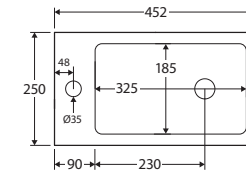

## Features

- Reversible, gloss white vitreous china basin-top (no overflow)
- Fluting design feature on door
- 1 tap hole
- Reversible, soft-close door, for left-hand or right-hand opening
- Bevelled edge pull-channel (long edge of door)
- Matching exterior and interior finish
- 16 mm thick backing board
- Includes cabinet and basin-top

We aim to ensure that specifications are correct at the time of publication. All measurements are shown in millimetres. For MDF cabinetry, please allow +/- 5 mm tolerance per 1000 mm for manufacturing variance in straightness. Always use measurements of actual product received for final specification as the technical drawing may contain differences. Due to printing limitations, physical colour may vary from the image shown. Fienza reserves the right to make modifications without prior notice.