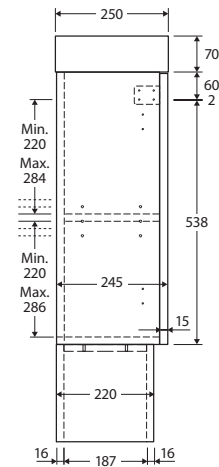

## Features

- Reversible, gloss white vitreous china basin-top (no overflow)
- Fluting design feature on door
- 1 tap hole
- Reversible, soft-close door, for left-hand or right-hand opening
- Bevelled edge pull-channel (long edge of door)
- Matching exterior and interior finish
- 16 mm thick backing board
- Includes cabinet and basin-top

We aim to ensure that specifications are correct at the time of publication. All measurements are shown in millimetres. For MDF cabinetry, please allow +/- 5 mm tolerance per 1000 mm for manufacturing variance in straightness. Always use measurements of actual product received for final specification as the technical drawing may contain differences. Due to printing limitations, physical colour may vary from the image shown. Fienza reserves the right to make modifications without prior notice.