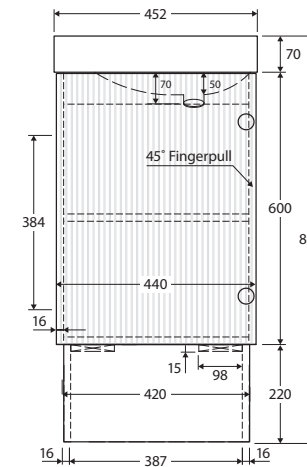

## Features

- Reversible, gloss white vitreous china basin-top (no overflow)
- Fluting design feature on door
- 1 tap hole
- Reversible, soft-close door, for left-hand or right-hand opening
- Bevelled edge pull-channel (long edge of door)
- Matching exterior and interior finish
- 16 mm thick backing board
- Includes cabinet and basin-top

We aim to ensure that specifications are correct at the time of publication. All measurements are shown in millimetres. For MDF cabinetry, please allow +/- 5 mm tolerance per 1000 mm for manufacturing variance in straightness. Always use measurements of actual product received for final specification as the technical drawing may contain differences. Due to printing limitations, physical colour may vary from the image shown. Fienza reserves the right to make modifications without prior notice.