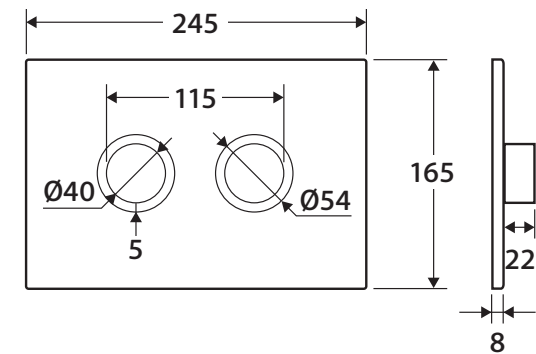

Fienza Care

RAISED BUTTON FLUSH PLATE

FOR R&T
PNEUMATIC CISTERN

Features

- For use with R&T pneumatic cisterns
- Dual flush
- Raised buttons
- Made from ABS
- Can install for AS 1428.1 Accessible compliance

We aim to ensure that specifications are correct at the time of publication. All measurements are shown in millimetres. Always use measurements of actual product received for final specification as the technical drawing may contain differences. Due to printing limitations, physical colour may vary from the image shown. Fienza reserves the right to make modifications without prior notice.