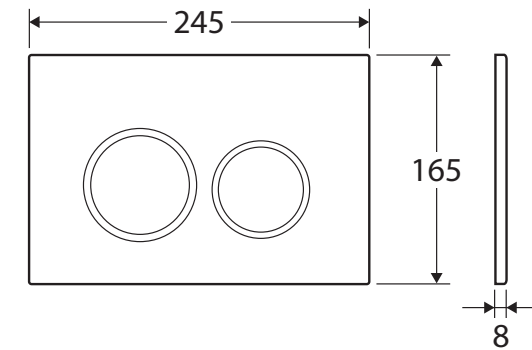

Fienza

ROUND BUTTON FLUSH PLATE

FOR R&T CISTERN

Features

- For use with R&T cisterns
- Dual flush
- Made from ABS

Available in

Chrome
JB11-C

Matte Black
JB11B

We aim to ensure that specifications are correct at the time of publication. All measurements are shown in millimetres. Always use measurements of actual product received for final specification as the technical drawing may contain differences. Due to printing limitations, physical colour may vary from the image shown. Fienza reserves the right to make modifications without prior notice.