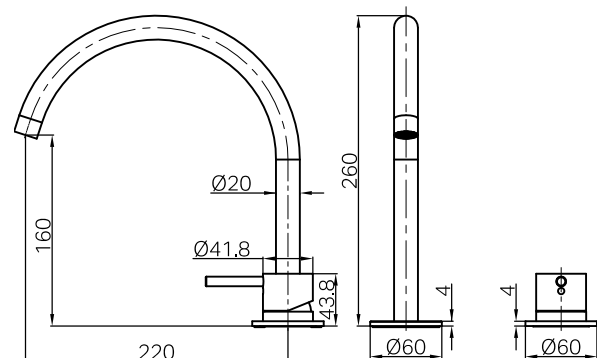

### Features

- 180° swivel spout for flexible use
- Made from low lead DZR brass
- 35mm durable ceramic cartridge
- Neoperl aerator with 5L/min flow restrictor (standard)
- Includes optional non-restricted aerator for bath use
- 3 × 500mm nylon braid flexible hose connections
- Easy to install, suitable for benches up to 50mm thickness
- Available in 7 different finishes

- Dimensions are nominal measurements only.