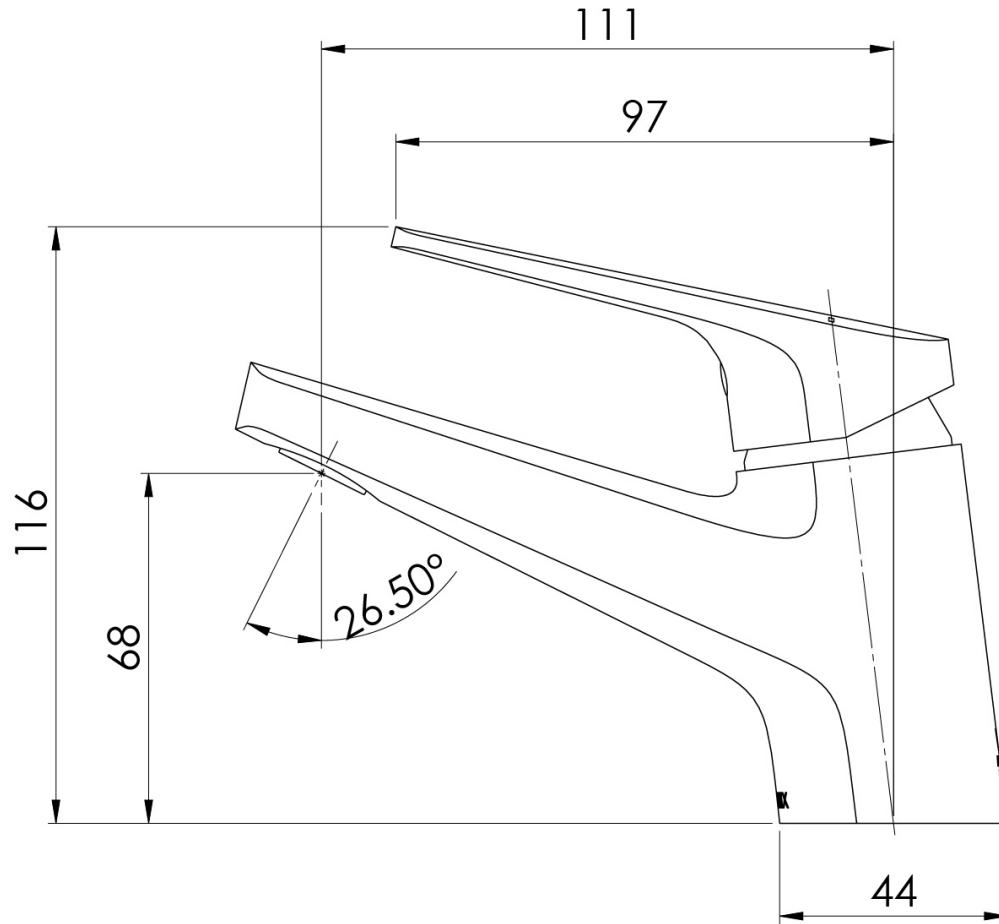

# IVY MKII

IVY MKII FIXED BASIN MIXER - 6 STAR - LEAD FREE

## SPECIFICATIONS