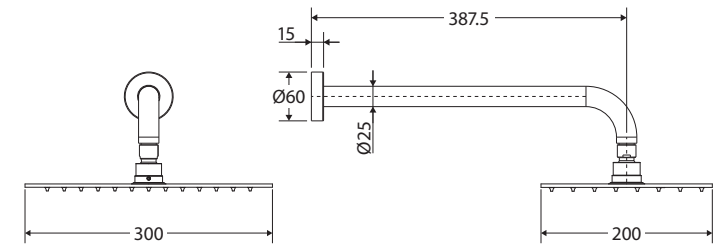

### Features

WELS 3 Star rated, 9L/min

- 4 mm thin profile
- Easy to clean TPR nozzles
- Brass swivel joint
- Made from lead-free stainless steel
- Flange included
- Female 1/2" BSP inlet