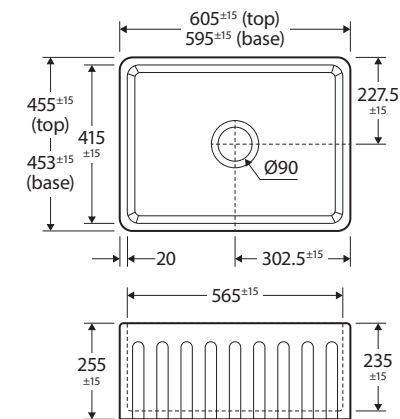

Olivia

SINGLE BUTLER SINK

SMALL

Features

- Fluted or flat front surface (reversible)
- Glazed on all sides
- Made from fine fire clay ceramic using high quality European materials
- Requires basket waste (A3SS/A3CM/A3RB; sold separately)
- Undermount or flushmount installation (permanent support shelving required)
- Capacity: 49.5L

We aim to ensure that specifications are correct at the time of publication. All measurements are shown in millimetres. For fire clay ceramic products, please allow +/- 15 mm tolerance for manufacturing variance. Always use measurements of actual product received for final specification as the technical drawing may contain differences. Due to printing limitations, physical colour may vary from the image shown. Fienza reserves the right to make modifications without prior notice.