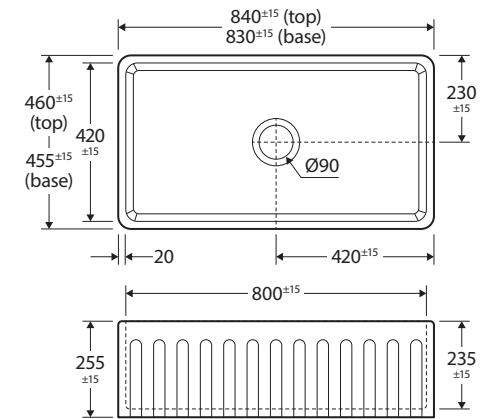

Olivia

SINGLE BUTLER SINK

LARGE

Features

- Fluted or flat front surface (reversible)
- Glazed on all sides
- Made from fine fire clay ceramic using high quality European materials
- Requires basket waste (A3SS/A3CM/A3RB; sold separately)
- Undermount or flushmount installation (permanent support shelving required)
- Capacity: 67L

We aim to ensure that specifications are correct at the time of publication. All measurements are shown in millimetres. For fire clay ceramic products, please allow +/- 15 mm tolerance for manufacturing variance. Always use measurements of actual product received for final specification as the technical drawing may contain differences. Due to printing limitations, physical colour may vary from the image shown. Fienza reserves the right to make modifications without prior notice.