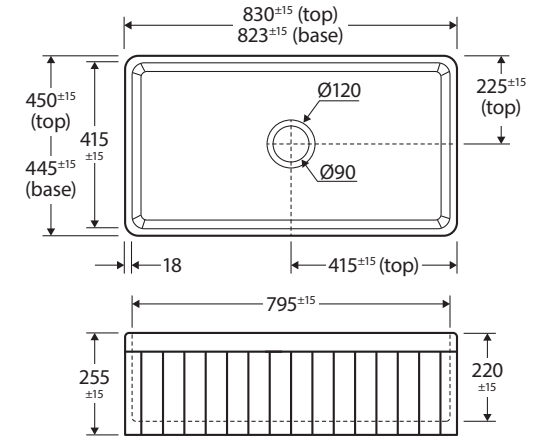

Benson

SINGLE BUTLER SINK

LARGE

Features

- Fluted or flat front surface (reversible)
- Glazed on all sides
- Made from fine fire clay ceramic using high quality European materials
- Requires basket waste (A3SS/A3CM/A3CO/A3RB; sold separately)
- Undermount or flushmount installation (permanent support shelving required)
- Capacity: 70L

We aim to ensure that specifications are correct at the time of publication. All measurements are shown in millimetres. For fire clay ceramic products, please allow +/- 15 mm tolerance for manufacturing variance. Always use measurements of actual product received for final specification as the technical drawing may contain differences. Due to printing limitations, physical colour may vary from the image shown. Fienza reserves the right to make modifications without prior notice.