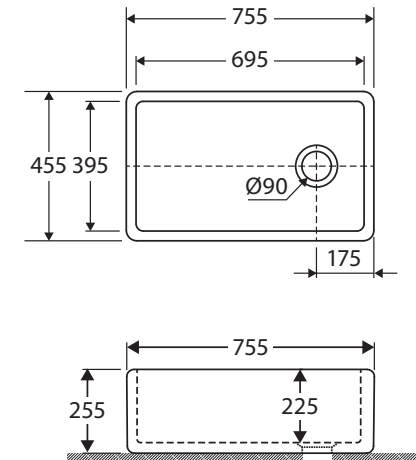

### Features

- Alpine gloss white finish
- Flat front surface
- Glazed on all sides
- Made from fine fire clay ceramic
- Requires A3 waste with foam seal (available separately: A3SS-2, A3CM-2, A3CO-2, or A3RB-2)
- Undermount or flushmount installation (permanent support shelving required)
- Weight: 46kg

Please note: Butler sink measurements shown are a guide only. For installation, measurements must be taken from physical product received.

We aim to ensure that specifications are correct at the time of publication. All measurements are shown in millimetres. For ceramic products, please allow +/- 10 mm tolerance for manufacturing variance. Always use measurements of actual product received for final specification as the technical drawing may contain differences. Due to printing limitations, physical colour may vary from the image shown. Fienza reserves the right to make modifications without prior notice.