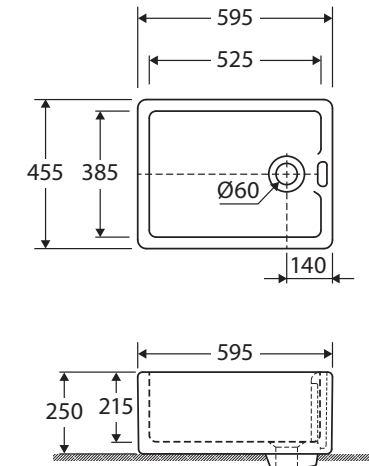

RAK Jeneifer SINGLE BUTLER SINK SMALL

Features

- Alpine gloss white finish
- Built-in overflow
- Flat front surface
- Glazed on all sides
- Made from fine fire clay ceramic
- Requires waste (not included)
- Undermount or flushmount installation (permanent support shelving required)
- Weight: 48kg

We aim to ensure that specifications are correct at the time of publication. All measurements are shown in millimetres. For ceramic products, please allow +/- 10 mm tolerance for manufacturing variance. Always use measurements of actual product received for final specification as the technical drawing may contain differences. Due to printing limitations, physical colour may vary from the image shown. Fienza reserves the right to make modifications without prior notice.