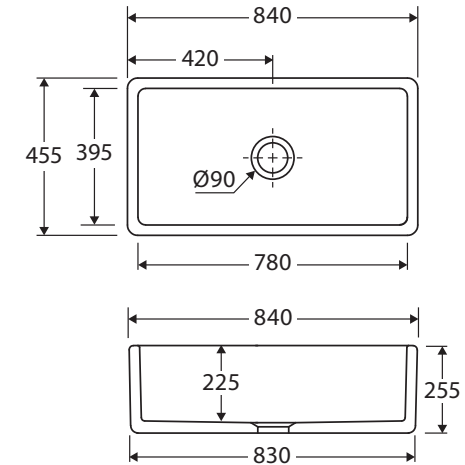

RAK Gwen SINGLE BUTLER SINK LARGE

Features

- Alpine gloss white finish
- Flat front surface
- Glazed on all sides
- Made from fine fire clay ceramic
- Requires A3 waste with foam seal (available separately: A3SS-2, A3CM-2, A3CO-2, or A3RB-2)
- Undermount or flushmount installation (permanent support shelving required)
- Weight: 49kg

We aim to ensure that specifications are correct at the time of publication. All measurements are shown in millimetres. For ceramic products, please allow +/- 10 mm tolerance for manufacturing variance. Always use measurements of actual product received for final specification as the technical drawing may contain differences. Due to printing limitations, physical colour may vary from the image shown. Fienza reserves the right to make modifications without prior notice.