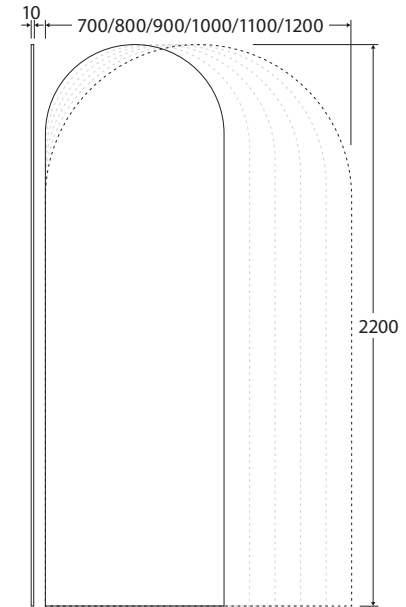

Arch

FIXED FRAMELESS GLASS SHOWER PANEL

Features

- Frameless glass panel
- Minimum two wall brackets required
- Arched Top
- 2200 mm high
- Made from 10 mm toughened glass
- AS/NZS 2208 compliant

Available in

700 mm
10A-70

800 mm
10A-80

900 mm
10A-90

1000 mm
10A-100

1100 mm
10A-110

1200 mm
10A-120

Cleaning & Care

Glass:

We aim to ensure that specifications are correct at the time of publication. All measurements are shown in millimetres. Always use measurements of actual product received for final specification as the technical drawing may contain differences. Due to printing limitations, physical colour may vary from the image shown. Fienza reserves the right to make modifications without prior notice.