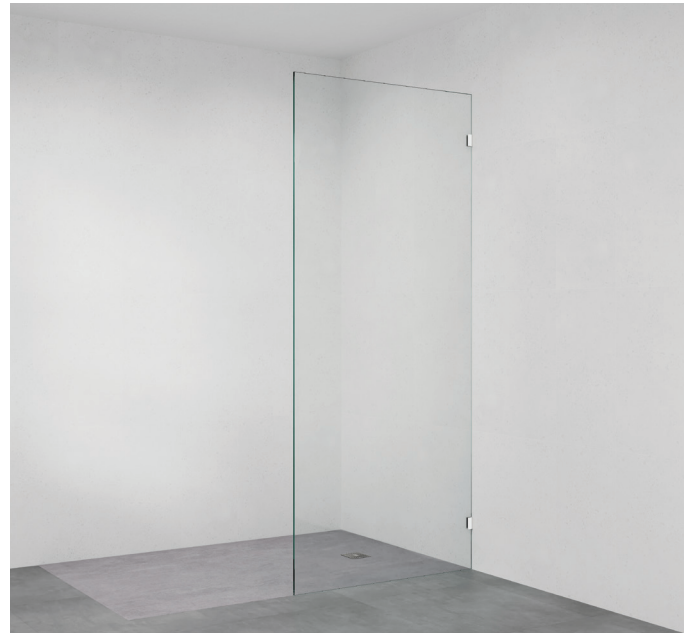

# Rectangular FIXED FRAMELESS GLASS SHOWER PANEL

## Features

- Frameless glass panel
- Minimum two wall brackets required or one wall channel
- 2050 mm high
- Made from 10 mm toughened glass
- AS/NZS 2208 compliant

## Available in

700 mm  
**10R-70**

800 mm  
**10R-80**

900 mm  
**10R-90**

1000 mm  
**10R-100**

1100 mm  
**10R-110**

1200 mm  
**10R-120**