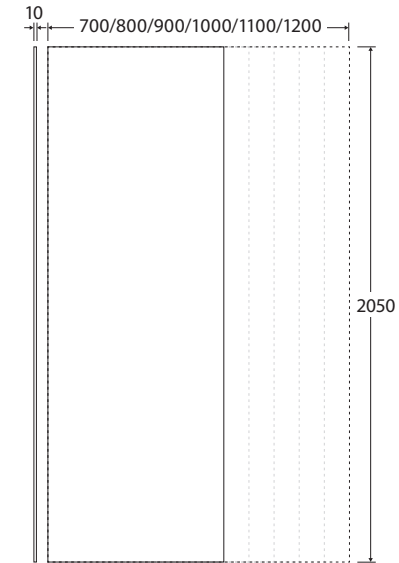

# Rectangular FIXED FRAMELESS GLASS SHOWER PANEL

## Features

- Frameless glass panel
- Minimum two wall brackets required or one wall channel
- 2050 mm high
- Made from 10 mm toughened glass
- AS/NZS 2208 compliant

## Available in

700 mm  
**10R-70**

800 mm  
**10R-80**

900 mm  
**10R-90**

1000 mm  
**10R-100**

1100 mm  
**10R-110**

1200 mm  
**10R-120**