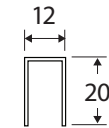

Wall Channel

FOR FIXED FRAMELESS GLASS SHOWER PANEL

Features

- Suits 10mm glass panels
- Made from solid brass
- Assists with walls out of plumb
- Secures Glass panels to walls

Available in

Chrome
10WC-C

Matte Black
10WC-MB

We aim to ensure that specifications are correct at the time of publication. All measurements are shown in millimetres. Always use measurements of actual product received for final specification as the technical drawing may contain differences. Due to printing limitations, physical colour may vary from the image shown. Fienza reserves the right to make modifications without prior notice.