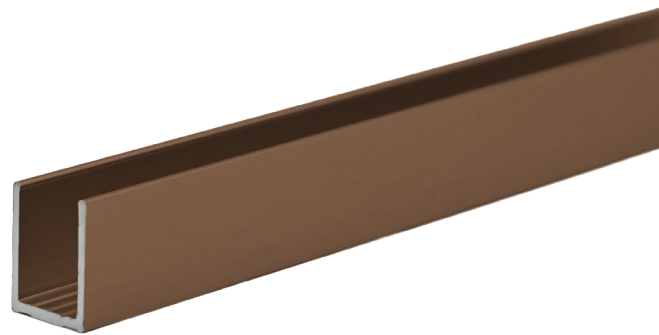

Wall Channel

FOR FIXED FRAMELESS GLASS SHOWER PANEL

Features

- Suits 10mm glass panels
- Made from solid brass
- Assists with walls out of plumb
- Secures Glass panels to walls

Available in

Chrome
10WC-C

Matte Black
10WC-MB