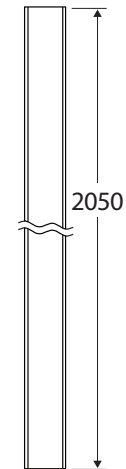

Wall Channel

FOR FIXED FRAMELESS GLASS SHOWER PANEL

Features

- Suits 10mm glass panels
- Made from solid brass
- Assists with walls out of plumb
- Secures Glass panels to walls

Available in

Chrome
10WC-C

Matte Black
10WC-MB

Matte White
10WC-WH

Brushed Nickel
10WC-BN

Gun Metal
10WC-GM

Brushed Copper
10WC-CO

Brushed Gold
10WC-BB

Cleaning & Care

- Regularly clean with mild soapy water using a microfibre cloth.
- In highly polluted or coastal locations, we recommend cleaning 2-3 times per week.
- Do not use harsh detergents, bleach, cream cleaners or citrus based cleaners. These substances are abrasive and will damage the surface.
- Do not use undue pressure and wipe in one direction only.

We aim to ensure that specifications are correct at the time of publication. All measurements are shown in millimetres. Always use measurements of actual product received for final specification as the technical drawing may contain differences. Due to printing limitations, physical colour may vary from the image shown. Fienza reserves the right to make modifications without prior notice.