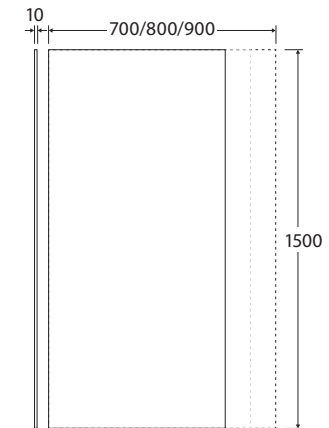

Rectangular FIXED FRAMELESS GLASS BATH PANEL

Features

- Frameless glass panel
- Minimum two wall brackets required
- 1500 mm high
- Made from 10 mm toughened glass
- AS/NZS 2208 compliant

Please note:

Suits SENTOR, CHLOE, HUSTLE, ISABELLA and ELEANOR corner baths only.

Available in

700 mm
1015R-70

800 mm
1015R-80

900 mm
1015R-90

Cleaning & Care

Glass:

For best results, clean glass with a combination of 30% methylated spirits to 70% water and a soft, non-abrasive cloth designed for use on glass surfaces.

We aim to ensure that specifications are correct at the time of publication. All measurements are shown in millimetres. Always use measurements of actual product received for final specification as the technical drawing may contain differences. Due to printing limitations, physical colour may vary from the image shown. Fienza reserves the right to make modifications without prior notice.