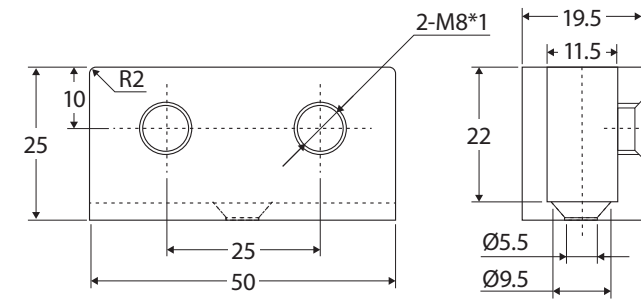

## FOR FIXED FRAMELESS GLASS SHOWER PANEL

### Features

- Minimally designed with rounded corners
- Suits 10mm glass panels
- Made from solid brass

We aim to ensure that specifications are correct at the time of publication. All measurements are shown in millimetres. Always use measurements of actual product received for final specification as the technical drawing may contain differences. Due to printing limitations, physical colour may vary from the image shown. Fienza reserves the right to make modifications without prior notice.