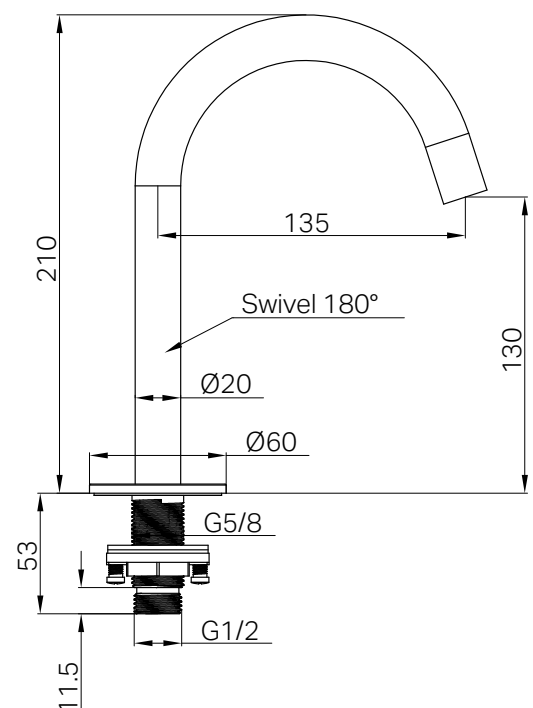

Watermark License

WM-060073

Temperature Rating

Min 1°C-Max 75°C

Pressure Rating

Min 150kpa-Max 500kpa

Warranty

Lead Free

Features

- Low Lead Brass Material: Crafted with low lead brass to ensure safety and durability.
- 180° Swivel Spout: Offers a full 180° swivel, allowing for easy and efficient adjustment of water flow direction.
- G1/2 Male Thread Connection: Features a standard G1/2 male thread at the base, ensuring seamless integration with various fittings.
- Minimalist Modern Aesthetic: Showcases a clean, modern design that complements the Serenity series as well as a wide range of contemporary bathroom styles.
- Neoparl Aerator: Integrated with a Neoparl aerator to provide a soft, smooth water flow for an enhanced basin experience.

- Dimensions are nominal measurements only.