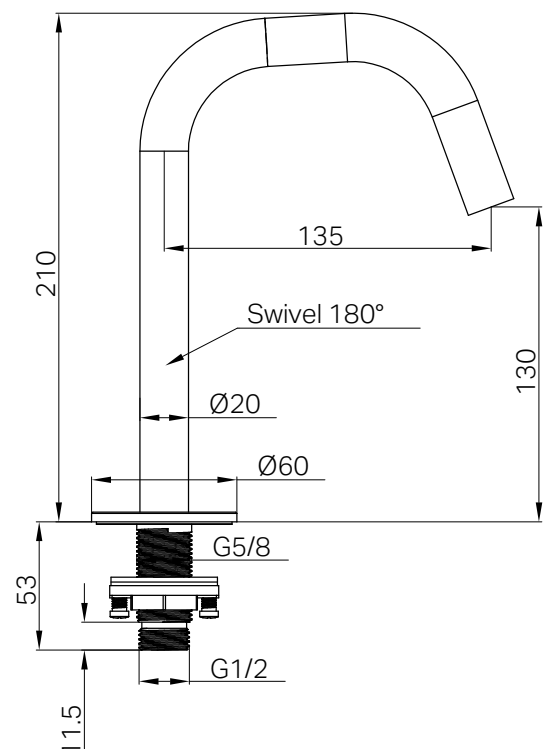

### Features

- Low Lead Brass Material: Crafted with low lead brass to ensure safety and durability.
- 180° Swivel Spout: Offers a full 180° swivel, allowing for easy and efficient adjustment of water flow direction.
- G1/2 Male Thread Connection: Features a standard G1/2 male thread at the base, ensuring seamless integration with various fittings.
- Minimalist Modern Aesthetic: Showcases a clean, modern design that complements the Serenity series as well as a wide range of contemporary bathroom styles.
- Neoparl Aerator: Integrated with a Neoparl aerator to provide a soft, smooth water flow for an enhanced basin experience.

- Dimensions are nominal measurements only.