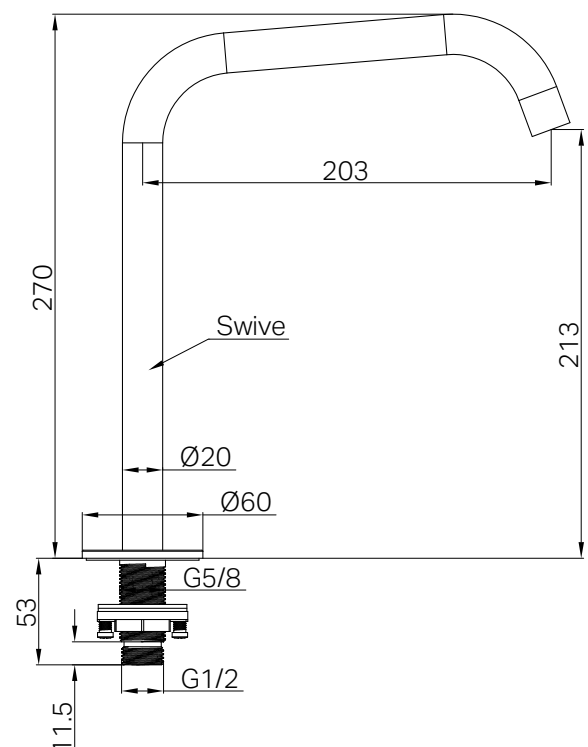

Serenity Bath/Kitchen Edge Spout

Finish & SKU

 Chrome 24C004CH	 Brushed Nickel 24C004BN
 Matte Black 24C004MB	 Brushed Gold 24C004BG
 Brushed Bronze 24C004BZ	 Gun Metal 24C004GM
 Matte White 24C004MW	

Specifications

Watermark License

WM-060073

Temperature Rating

Min 1°C-Max 75°C

Pressure Rating

Min 150kpa-Max 500kpa

Warranty

Lead Free

Features

- Low Lead Brass Material: Crafted with low lead brass for safety and durability.
- Extended Length: Designed with a longer outlet distance to suit the requirements of kitchen and bathtubs.
- G1/2 Male Thread Connection: Ensures seamless integration with various fittings.
- 180° Swivel Spout: Offers a full 180° swivel for easy adjustment of water flow direction.
- Minimalist Modern Aesthetic: Features a clean, contemporary design that complements a variety of interior styles.
- Notes: Standard restricted aerator for kitchen and includes an extra non-restricted aerator for bathtub installations.

- Dimensions are nominal measurements only.