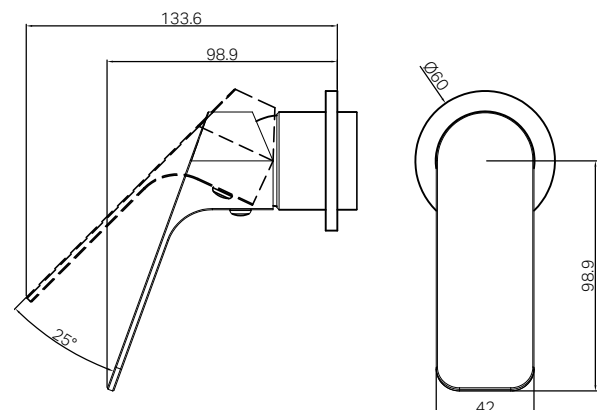

Nero

Bianca Care Shower Mixer 60mm Plate Trim Kits Only

Finish & SKU

 Chrome NR321511etCH	 Brushed Nickel NR321511etBN
 Matte Black NR321511etMB	 Brushed Gold NR321511etBG
 Brushed Bronze NR321511etBZ	 Gun Metal NR321511etGM

Features

- Metal wall plate construction for longevity
- Compatible with premium 35mm universal shower mixer body

Maintenance And Care

- Regularly check the mixer and connections for signs of wear or leaks.
- Clean the tap with mild soapy water to maintain its appearance, avoiding harsh chemicals and abrasive materials that may damage the finish.

- Dimensions are nominal measurements only.