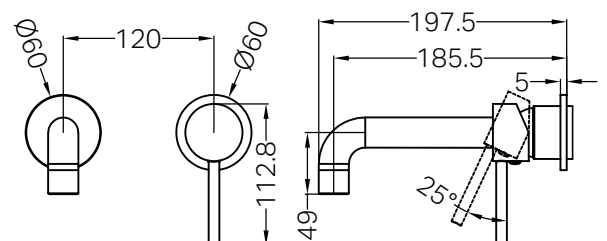

Lead Free

Features

- Solid low-lead DZR brass construction.
- NEOPERL aerator for optimal water flow.
- Trim Kits Only
- Stylish design to complements a modern aesthetic.
- Available in 5 premium finishes.
- Compatible with project 35mm universal wall basin/bath mixer body.
- Includes an additional non-restricting aerator for bath use.

- Dimensions are nominal measurements only.