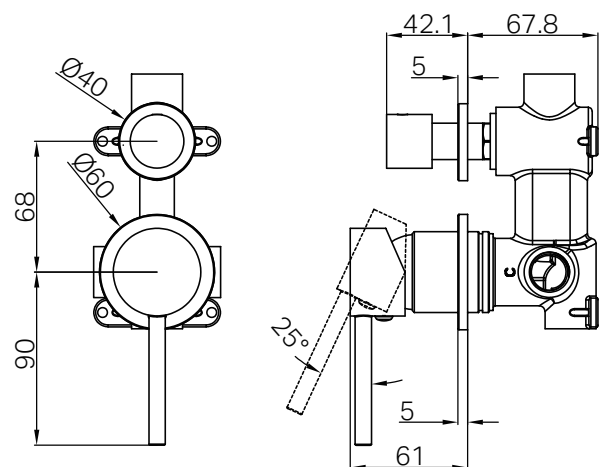

Dolce Shower Mixer With Diverter Separate Back Plate

Finish & SKU

 Chrome NR250811eCH	 Brushed Nickel NR250811eBN
 Matte Black NR250811eMB	 Brushed Gold NR250811eBG
 Gun Metal NR250811eGM	

Specifications

Features

- 35mm ceramic cartridge can be adjusted to control water temperature and flow control setting, saving energy
- Shower mixer with quarter turn Diverter defaults to bath spout/shower
- Metal wall plate construction for longevity
- Body inlets – ½ BSP female
- Suitable for mains pressure installation
- Wels rating not required
- Replaceable trim kits
- Packed Separately (Body and Trim Kits)

- Dimensions are nominal measurements only.