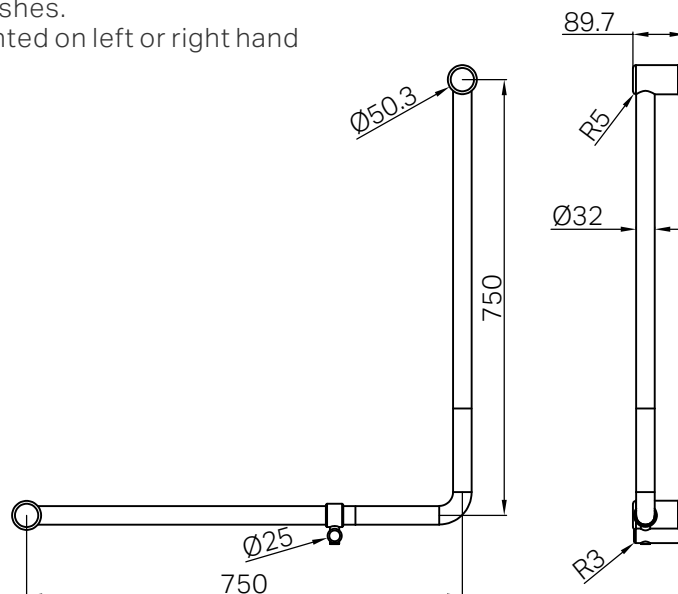

## Mecca Care 32mm Ambulant 90 Degree Bent Tube Grab Rail 750X750mm

### Features

- 32mm diameter for a comfortable grip.
- Supports up to 150kg grab force for enhanced safety.
- Complies with Australian AS 1428.1 and New Zealand NZS 4121 standards for accessibility.
- Constructed from high-quality stainless steel for durability.
- Corrosion-resistant finish for long-lasting performance.
- Available in 6 premium finishes.
- The same rail can be mounted on left or right hand side.

- Dimensions are nominal measurements only.