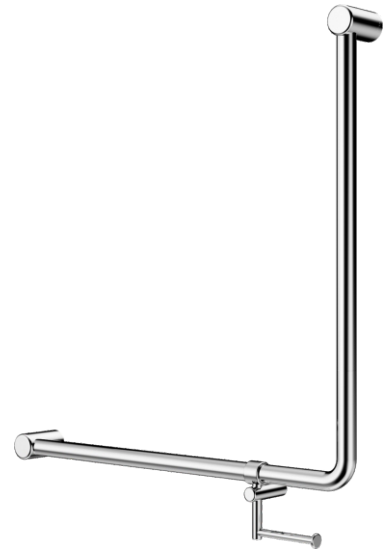

Nero

Mecca Care 32mm Ambulant 90 Degree Bent Tube Grab Rail 750X750mm With Toilet Roll Holder

Finish & SKU

 Chrome NR CR3290bhCH	 Brushed Nickel NR CR3290bhBN
 Matte Black NR CR3290bhMB	 Brushed Gold NR CR3290bhBG
 Brushed Bronze NR CR3290bhBZ	 Gun Metal NR CR3290bhGM

Features

- 32mm diameter for a comfortable grip.
- Supports up to 150kg grab force for enhanced safety.
- Complies with Australian AS 1428.1 and New Zealand NZS 4121 standards for accessibility.
- Constructed from high-quality stainless steel for durability.
- Corrosion-resistant finish for long-lasting performance.
- Available in 6 premium finishes.
- The same rail can be mounted on left or right hand side.