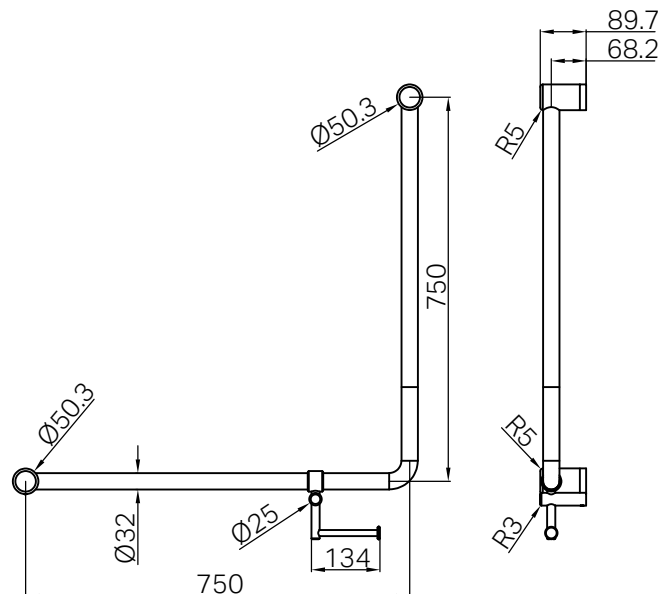

Nero

Mecca Care 32mm Ambulant 90 Degree Bent Tube Grab Rail 750X750mm With Toilet Roll Holder

Finish & SKU

 Chrome NR CR3290bhCH	 Brushed Nickel NR CR3290bhBN
 Matte Black NR CR3290bhMB	 Brushed Gold NR CR3290bhBG
 Brushed Bronze NR CR3290bhBZ	 Gun Metal NR CR3290bhGM

Features

- 32mm diameter for a comfortable grip.
- Supports up to 150kg grab force for enhanced safety.
- Complies with Australian AS 1428.1 and New Zealand NZS 4121 standards for accessibility.
- Constructed from high-quality stainless steel for durability.
- Corrosion-resistant finish for long-lasting performance.
- Available in 6 premium finishes.
- The same rail can be mounted on left or right hand side.

- Dimensions are nominal measurements only.