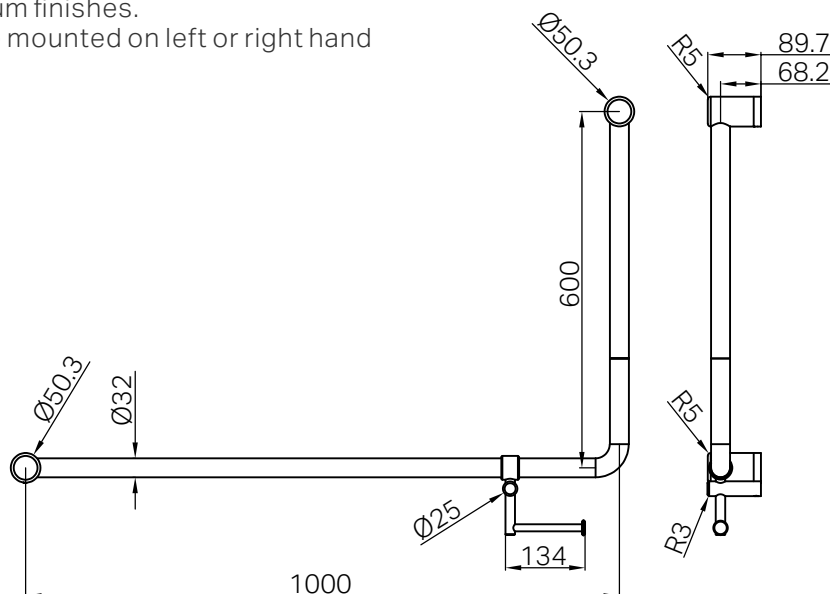

Nero

Mecca Care 32mm Ambulant 90 Degree Bent Tube Grab Rail 600X1000mm With Toilet Roll Holder

Finish & SKU

 Chrome NRCCR3290ehCH	 Brushed Nickel NRCCR3290ehBN
 Matte Black NRCCR3290ehMB	 Brushed Gold NRCCR3290ehBG
 Brushed Bronze NRCCR3290ehBZ	 Gun Metal NRCCR3290ehGM

Features

- 32mm diameter for a comfortable grip.
- Supports up to 150kg grab force for enhanced safety.
- Approved for Australian AS1428.1 for DDA Accessible toilets, reports available on request.
- Constructed from high-quality stainless steel for durability.
- Corrosion-resistant finish for long-lasting performance.
- Available in 6 premium finishes.
- The same rail can be mounted on left or right hand side.

- Dimensions are nominal measurements only.