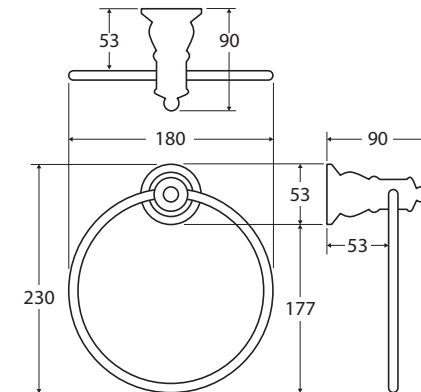

Lillian

HAND TOWEL RING

Features

- Made from zinc and stainless steel
- High-strength mounting brackets

Available in

Polished
Chrome
81002

PVD
Brushed Nickel
81002BN

Electroplated
Matte Black
81002B

We aim to ensure that specifications are correct at the time of publication. All measurements are shown in millimetres. Always use measurements of actual product received for final specification as the technical drawing may contain differences. Due to printing limitations, physical colour may vary from the image shown. Fienza reserves the right to make modifications without prior notice.