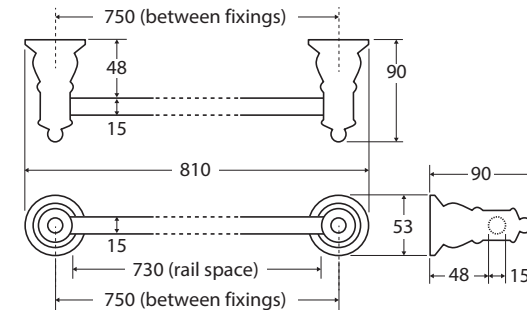

Lillian

SINGLE TOWEL RAIL

Features

- Removable rail can be cut to desired length
- Unique, no-spin design
- Made from zinc and stainless steel
- High-strength mounting brackets

Available in

Polished
Chrome
81001

We aim to ensure that specifications are correct at the time of publication. All measurements are shown in millimetres. Always use measurements of actual product received for final specification as the technical drawing may contain differences. Due to printing limitations, physical colour may vary from the image shown. Fienza reserves the right to make modifications without prior notice.