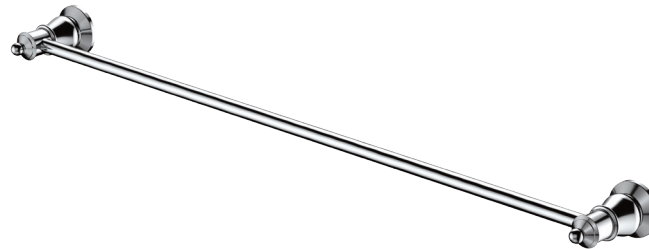

Lillian

SINGLE TOWEL RAIL

Features

- Removable rail can be cut to desired length
- Unique, no-spin design
- Made from zinc and stainless steel
- High-strength mounting brackets

Available in

Polished
Chrome
81001

PVD
Brushed Nickel
81001BN

Electroplated
Matte Black
81001B

PVD
Urban Brass
81001UB

Cleaning & Care

- Regularly clean with mild soapy water using a microfibre cloth.
- In highly polluted or coastal locations, we recommend cleaning 2-3 times per week.
- Do not use harsh detergents, bleach, cream cleaners or citrus based cleaners. These substances are abrasive and will damage the surface.
- Do not use undue pressure and wipe in one direction only