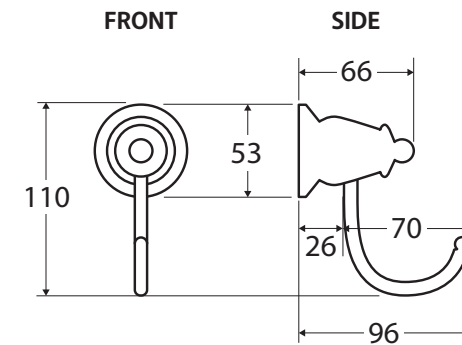

Lillian

ROBE HOOK

Features

- Made from zinc and stainless steel
- High-strength mounting brackets

Available in

Polished
Chrome
81004

PVD
Brushed Nickel
81004BN

Electroplated
Matte Black
81004B

We aim to ensure that specifications are correct at the time of publication. All measurements are shown in millimetres. Always use measurements of actual product received for final specification as the technical drawing may contain differences. Due to printing limitations, physical colour may vary from the image shown. Fienza reserves the right to make modifications without prior notice.