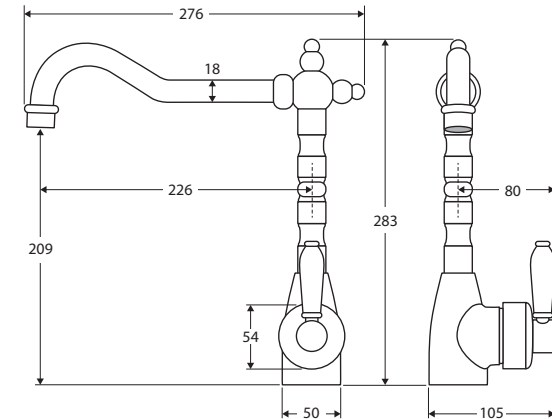

Cleaning & Care

- Regularly clean with mild soapy water using a microfibre cloth.
- In highly polluted or coastal locations, we recommend cleaning 2-3 times per week.
- Do not use harsh detergents, bleach, cream cleaners or citrus based cleaners. These substances are abrasive and will damage the surface.
- Do not use undue pressure and wipe in one direction only.

We aim to ensure that specifications are correct at the time of publication. All measurements are shown in millimetres. Always use measurements of actual product received for final specification as the technical drawing may contain differences. Due to printing limitations, physical colour may vary from the image shown. Fienza reserves the right to make modifications without prior notice.