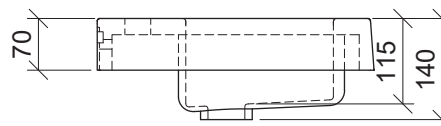

## Monaco Grand Ensuite Wall Hung 600mm

### Product Renders

<b>Material:</b>	Mineral Composite
<b>Approx Bowl Capacity:</b>	7.43L
<b>Tapholes:</b>	0, 1 or 3
<b>Waste Size:</b>	40mm without overflow