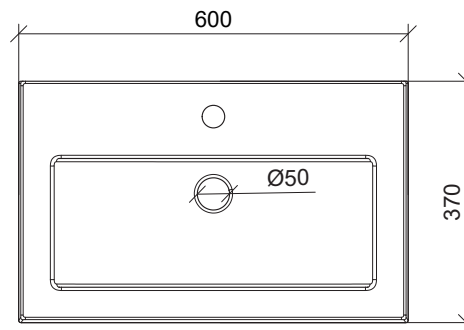

## Monaco Grand Ensuite Wall Hung 600mm

### Product Renders

<b>Material:</b>	Mineral Composite
<b>Approx Bowl Capacity:</b>	7.43L
<b>Tapholes:</b>	0, 1 or 3
<b>Waste Size:</b>	40mm without overflow