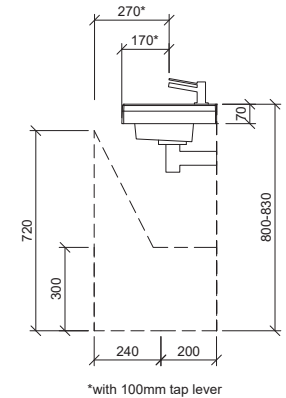

## Monaco Grand Ensuite Wall Hung 600mm

### Product Renders

<b>Material:</b>	Mineral Composite
<b>Approx Bowl Capacity:</b>	7.43L
<b>Tapholes:</b>	0, 1 or 3
<b>Waste Size:</b>	40mm without overflow