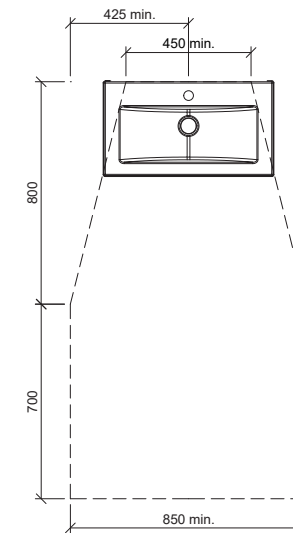

## Monaco Grand Ensuite Wall Hung 600mm

### Product Renders

<b>Material:</b>	Mineral Composite
<b>Approx Bowl Capacity:</b>	7.43L
<b>Tapholes:</b>	0, 1 or 3
<b>Waste Size:</b>	40mm without overflow