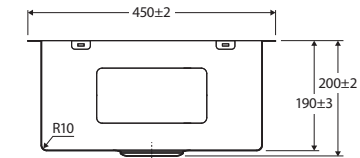

Hana

SINGLE KITCHEN SINK, 32L

Features

- Anti-condensation coating underneath the sink prevents mildew
- Hand made from 1.2 mm thick, high quality 304 stainless steel
- Fitted with sound and vibration dampening panels to reduce acoustic impact of water and equipment
- Basket waste included (A3SS/A3CM/A3CO/A3RB)
- Sink protector included with PVD models only
- Topmount or undermount installation
- Mounting brackets and screws included
- Capacity: 32L
- Overall size: 450 L x 450 W x 200 D mm

We aim to ensure that specifications are correct at the time of publication. All measurements are shown in millimetres. Always use measurements of actual product received for final specification as the technical drawing may contain differences. Due to printing limitations, physical colour may vary from the image shown. Fienza reserves the right to make modifications without prior notice.