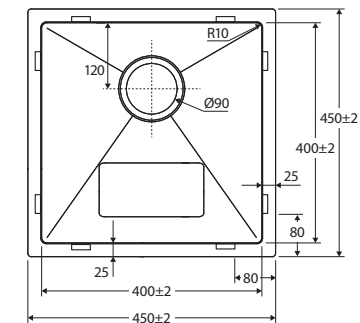

Hana

SINGLE KITCHEN SINK, 32L

Features

- Anti-condensation coating underneath the sink prevents mildew
- Hand made from 1.2 mm thick, high quality 304 stainless steel
- Fitted with sound and vibration dampening panels to reduce acoustic impact of water and equipment
- Basket waste included (A3SS/A3CM/A3CO/A3RB)
- Sink protector included with PVD models only
- Topmount or undermount installation
- Mounting brackets and screws included
- Capacity: 32L
- Overall size: 450 L x 450 W x 200 D mm

We aim to ensure that specifications are correct at the time of publication. All measurements are shown in millimetres. Always use measurements of actual product received for final specification as the technical drawing may contain differences. Due to printing limitations, physical colour may vary from the image shown. Fienza reserves the right to make modifications without prior notice.