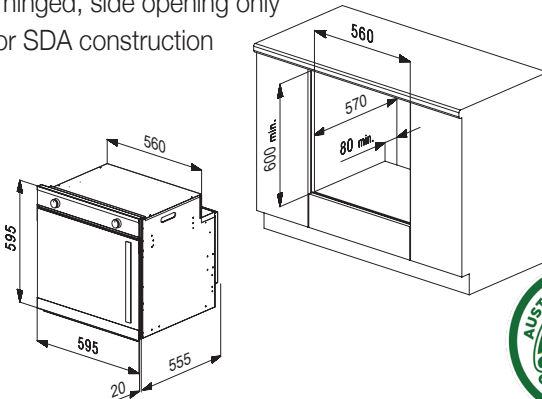

Multifunction Side Opening Oven XL 75 Litre

Model: OMF6031XS

- 5 functions
- Electronic timer and clock
- Single point lighting
- Child safety lock
- 1 set, fully extendable telescopic sliding shelf
- Tangential cooling system
- Removable rack supports
- Removable door and glass
- Triple-glazed door, Full glass inner door
- 1 grill pan set, 2 wire racks
- This appliance comes with a 10A plug and cord ready for plug in and use
- Optional telescopic sliding shelves available
- Order KM9411A09
- Left hand hinged, side opening only
- Suitable for SDA construction

These dimensions are provided as a general guide only and should not be used for designing or constructing cabinetry or for installation.

To obtain full installation instructions for this appliance go to kleenmaid.com.au and click on User Care Manuals, top right.