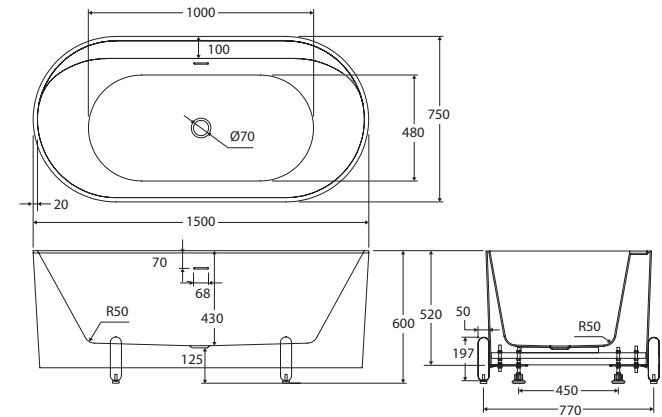

Aluca

FREESTANDING WITH LEGS, 1500MM

MATTE OLIVE

- UV stabilised premium sanitary-grade acrylic with Lucite MMA
- Matte painted exterior & gloss white interior
- Built-in overflow
- Requires 40 mm overflow waste (not included)
- Built-in steel support frame
- Adjustable self-supporting feet
- Requires adjustable decorative legs (FR88-LEGS) available in five finishes
- Capacity: 204L
- Net weight: 45 kg
- Gross weight: 52 kg

Installation Warning: Floor preparation may be required for off-centre waste positions. Please discuss with your builder/plumber before tiling and waterproofing your bathroom.

Available in

FR88-1500G-C-OF

FR88-1500G-B-OF

FR88-1500G-BN-OF

FR88-1500G-CO-OF

FR88-1500G-UB-OF

Cleaning & Care

- Regularly clean with mild soapy water using a microfibre cloth. Weekly cleaning is recommended.
- Do not use harsh detergents, bleach, cream cleaners, window cleaning sprays, or citrus based cleaners.
- Do not use undue pressure and wipe in one direction only.
- If using coloured essential oils, test in an inconspicuous area with water to ensure they won't stain the bath. Always add oils to a bath full of water.

We aim to ensure that specifications are correct at the time of publication. All measurements are shown in millimetres. Always use measurements of actual product received for final specification as the technical drawing may contain differences. Due to printing limitations, physical colour may vary from the image shown. Fienza reserves the right to make modifications without prior notice.