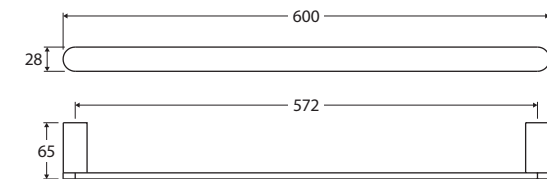

Empire Slim

SINGLE TOWEL RAIL, 600MM

Features

- Slim, rounded design
- Fixed length rail (not removable or adjustable)
- High-strength mounting brackets
- Made from stainless steel

Please Note: These products may have a visible Fienza logo.

We aim to ensure that specifications are correct at the time of publication. All measurements are shown in millimetres. Always use measurements of actual product received for final specification as the technical drawing may contain differences. Due to printing limitations, physical colour may vary from the image shown. Fienza reserves the right to make modifications without prior notice.