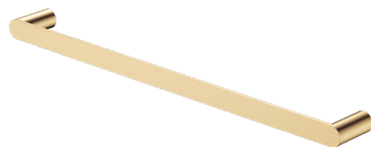

Empire Slim

SINGLE TOWEL RAIL, 600MM

Features

- Slim, rounded design
- Fixed length rail (not removable or adjustable)
- High-strength mounting brackets
- Made from stainless steel

Please Note: These products may have a visible Fienza logo.

Available in

Electroplated
Chrome
88901600

Electroplated
Matte Black
88901600B

PVD
Brushed Nickel
88901600BN

PVD
Gun Metal
88901600GM

PVD
Brushed Copper
88901600CO

PVD
Urban Brass
88901600UB

Cleaning & Care