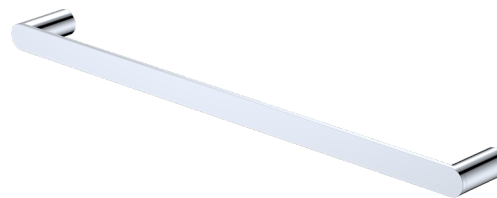

Empire Slim

SINGLE TOWEL RAIL, 600MM

Features

- Slim, rounded design
- Fixed length rail (not removable or adjustable)
- High-strength mounting brackets
- Made from stainless steel

Please Note: These products may have a visible Fienza logo.

Available in

Electroplated
Chrome
88901600

Electroplated
Matte Black
88901600B

PVD
Brushed Nickel
88901600BN

PVD
Gun Metal
88901600GM

PVD
Brushed Copper
88901600CO

PVD
Urban Brass
88901600UB

Cleaning & Care