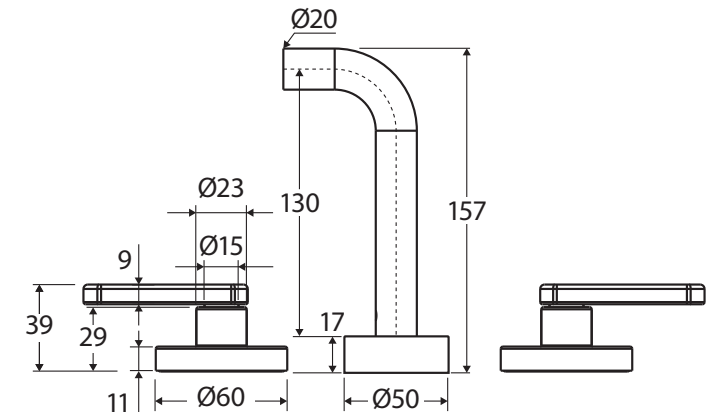

Kaya® WALL SET, LEVER TAPS 130MM OUTLET

Features

WELS 5 Star rated, 5.5L/min when installed over basin

- Designed for basin and bath
- Fixed position outlet
- Includes pre-fitted basin aerator and free-flow aerator
- Push-fit spout and screw-fit spigot installation
- Contra-rotating outward taps with concealed back plates
- ¼ turn ceramic discs
- Spindles included
- Made from stainless steel and lead-free brass*

Please note: This product may have a visible Fienza or Watermark logo.

*Defined as containing less than 0.25% lead.

Lead Free*

Available in

Electroplated
Chrome

344102-130-LF

Electroplated
Matte White

344102MW-130-LF

Electroplated
Matte Black

344102B-130-LF

PVD
Brushed Nickel

344102BN-130-LF

PVD
Gun Metal

344102GM-130-LF

PVD
Brushed Copper

344102CO-130-LF

PVD
Urban Brass

344102UB-130-LF

Cleaning & Care

- Regularly clean with mild soapy water using a microfibre cloth.
- In highly polluted or coastal locations, we recommend cleaning 2-3 times per week.
- Do not use harsh detergents, bleach, cream cleaners or citrus based cleaners. These substances are abrasive and will damage the surface.
- Do not use undue pressure and wipe in one direction only.

We aim to ensure that specifications are correct at the time of publication. All measurements are shown in millimetres. Always use measurements of actual product received for final specification as the technical drawing may contain differences. Due to printing limitations, physical colour may vary from the image shown. Fienza reserves the right to make modifications without prior notice.