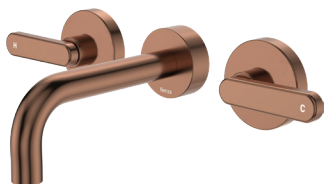

Kaya® WALL SET, LEVER TAPS 130MM OUTLET

Features

WELS 5 Star rated, 5.5L/min when installed over basin

- Designed for basin and bath
- Fixed position outlet
- Includes pre-fitted basin aerator and free-flow aerator
- Push-fit spout and screw-fit spigot installation
- Contra-rotating outward taps with concealed back plates
- ¼ turn ceramic discs
- Spindles included
- Made from stainless steel and lead-free brass*

Please note: This product may have a visible Fienza or Watermark logo.

*Defined as containing less than 0.25% lead.

Lead Free*

Available in

Electroplated
Chrome

344102-130-LF

Electroplated
Matte White

344102MW-130-LF

Electroplated
Matte Black

344102B-130-LF

PVD
Brushed Nickel

344102BN-130-LF

PVD
Gun Metal

344102GM-130-LF

PVD
Brushed Copper

344102CO-130-LF