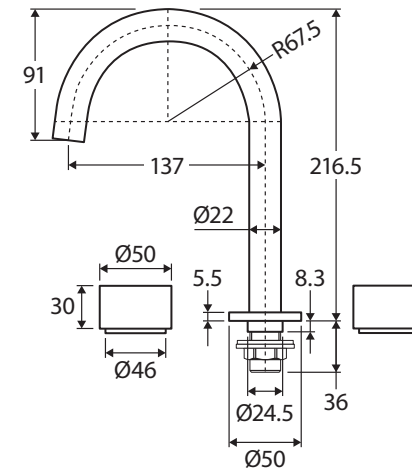

Available in

Electroplated
Chrome
338101

Electroplated
Matte White
338101MW

Electroplated
Matte Black
338101B

PVD
Brushed Nickel
338101BN

PVD
Gun Metal
338101GM

PVD
Brushed Copper
338101CO

PVD
Urban Brass
338101UB

Cleaning & Care

- Regularly clean with mild soapy water using a microfibre cloth.
- In highly polluted or coastal locations, we recommend cleaning 2-3 times per week.
- Do not use harsh detergents, bleach, cream cleaners or citrus based cleaners. These substances are abrasive and will damage the surface.
- Do not use undue pressure and wipe in one direction only.

Lead Free

We aim to ensure that specifications are correct at the time of publication. All measurements are shown in millimetres. Always use measurements of actual product received for final specification as the technical drawing may contain differences. Due to printing limitations, physical colour may vary from the image shown. Fienza reserves the right to make modifications without prior notice.