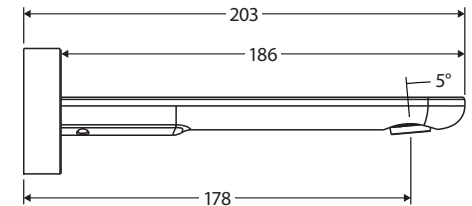

Empire Slim

BASIN/BATH OUTLET, 180MM ROUND PLATE

Features

WELS 6 Star rated, 3.5L/min when installed over basin

- Wall mounted, fixed position
- Swivel basin aerator
- Free-flow aerator included for bath installation
- Push-fit installation
- Made from eco-friendly lead-free brass*
- Female 1/2" BSPP inlet

Please note: This product may have a visible Fienza or Watermark logo.

*Defined as containing less than 0.25% lead.

Lead Free*

Available in

Electroplated
Chrome
234115-2-LF

Electroplated
Matte Black
234115B-2-LF

PVD
Brushed Nickel
234115BN-2-LF

PVD
Gun Metal
234115GM-2-LF

PVD
Brushed Copper
234115CO-2-LF

PVD
Urban Brass
234115SUB-2-LF

Cleaning & Care

- Regularly clean with mild soapy water using a microfibre cloth.
- In highly polluted or coastal locations, we recommend cleaning 2-3 times per week.
- Do not use harsh detergents, bleach, cream cleansers or citrus based cleaners. These substances are abrasive and will damage the surface.
- Do not use undue pressure and wipe in one direction only.

We aim to ensure that specifications are correct at the time of publication. All measurements are shown in millimetres. Always use measurements of actual product received for final specification as the technical drawing may contain differences. Due to printing limitations, physical colour may vary from the image shown. Fienza reserves the right to make modifications without prior notice.