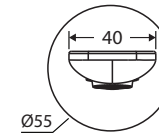

Empire Slim

BASIN/BATH OUTLET, 180MM ROUND PLATE

Features

WELS 6 Star rated, 3.5L/min when installed over basin

- Wall mounted, fixed position
- Swivel basin aerator
- Free-flow aerator included for bath installation
- Push-fit installation
- Made from eco-friendly lead-free brass*
- Female 1/2" BSPP inlet

Please note: This product may have a visible Fienza or Watermark logo.

*Defined as containing less than 0.25% lead.

Lead Free*