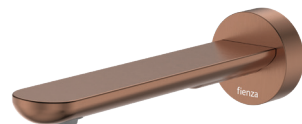

Empire Slim

BASIN/BATH OUTLET, 180MM ROUND PLATE

Features

WELS 6 Star rated, 3.5L/min when installed over basin

- Wall mounted, fixed position
- Swivel basin aerator
- Free-flow aerator included for bath installation
- Push-fit installation
- Made from eco-friendly lead-free brass*
- Female 1/2" BSPP inlet

Please note: This product may have a visible Fienza or Watermark logo.

*Defined as containing less than 0.25% lead.

Lead Free*

Available in

Electroplated
Chrome
234115-2-LF

Electroplated
Matte Black
234115B-2-LF