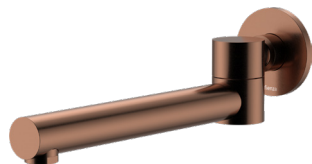

Cleaning & Care

- Regularly clean with mild soapy water using a microfibre cloth.
- In highly polluted or coastal locations, we recommend cleaning 2-3 times per week.
- Do not use harsh detergents, bleach, cream cleaners or citrus based cleaners. These substances are abrasive and will damage the surface.
- Do not use undue pressure and wipe in one direction only.