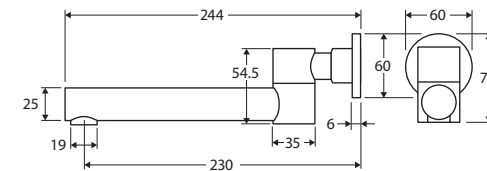

Kaya®

SWIVEL BASIN/BATH OUTLET

Features

WELS 5 Star rated, 6L/min when installed over basin

- Swivel function
- Wall mounted
- Free flow aerator included for bath installation
- Restricted flow aerator included for reduced water flow
- Female 1/2" BSPP inlet
- Made from stainless steel

Please note: This product may have a visible Fienza or Watermark logo.

*Defined as containing less than 0.25% lead.

Lead Free*

Available in

Polished
Chrome
228125-LF

Electroplated
Matte Black
228125B-LF

PVD
Brushed Nickel
228125BN-LF

PVD
Gun Metal
228125GM-LF

PVD
Brushed Copper
228125CO-LF

PVD
Urban Brass
228125UB-LF

Cleaning & Care

- Regularly clean with mild soapy water using a microfibre cloth.
- In highly polluted or coastal locations, we recommend cleaning 2-3 times per week.
- Do not use harsh detergents, bleach, cream cleaners or citrus based cleaners. These substances are abrasive and will damage the surface.
- Do not use undue pressure and wipe in one direction only.